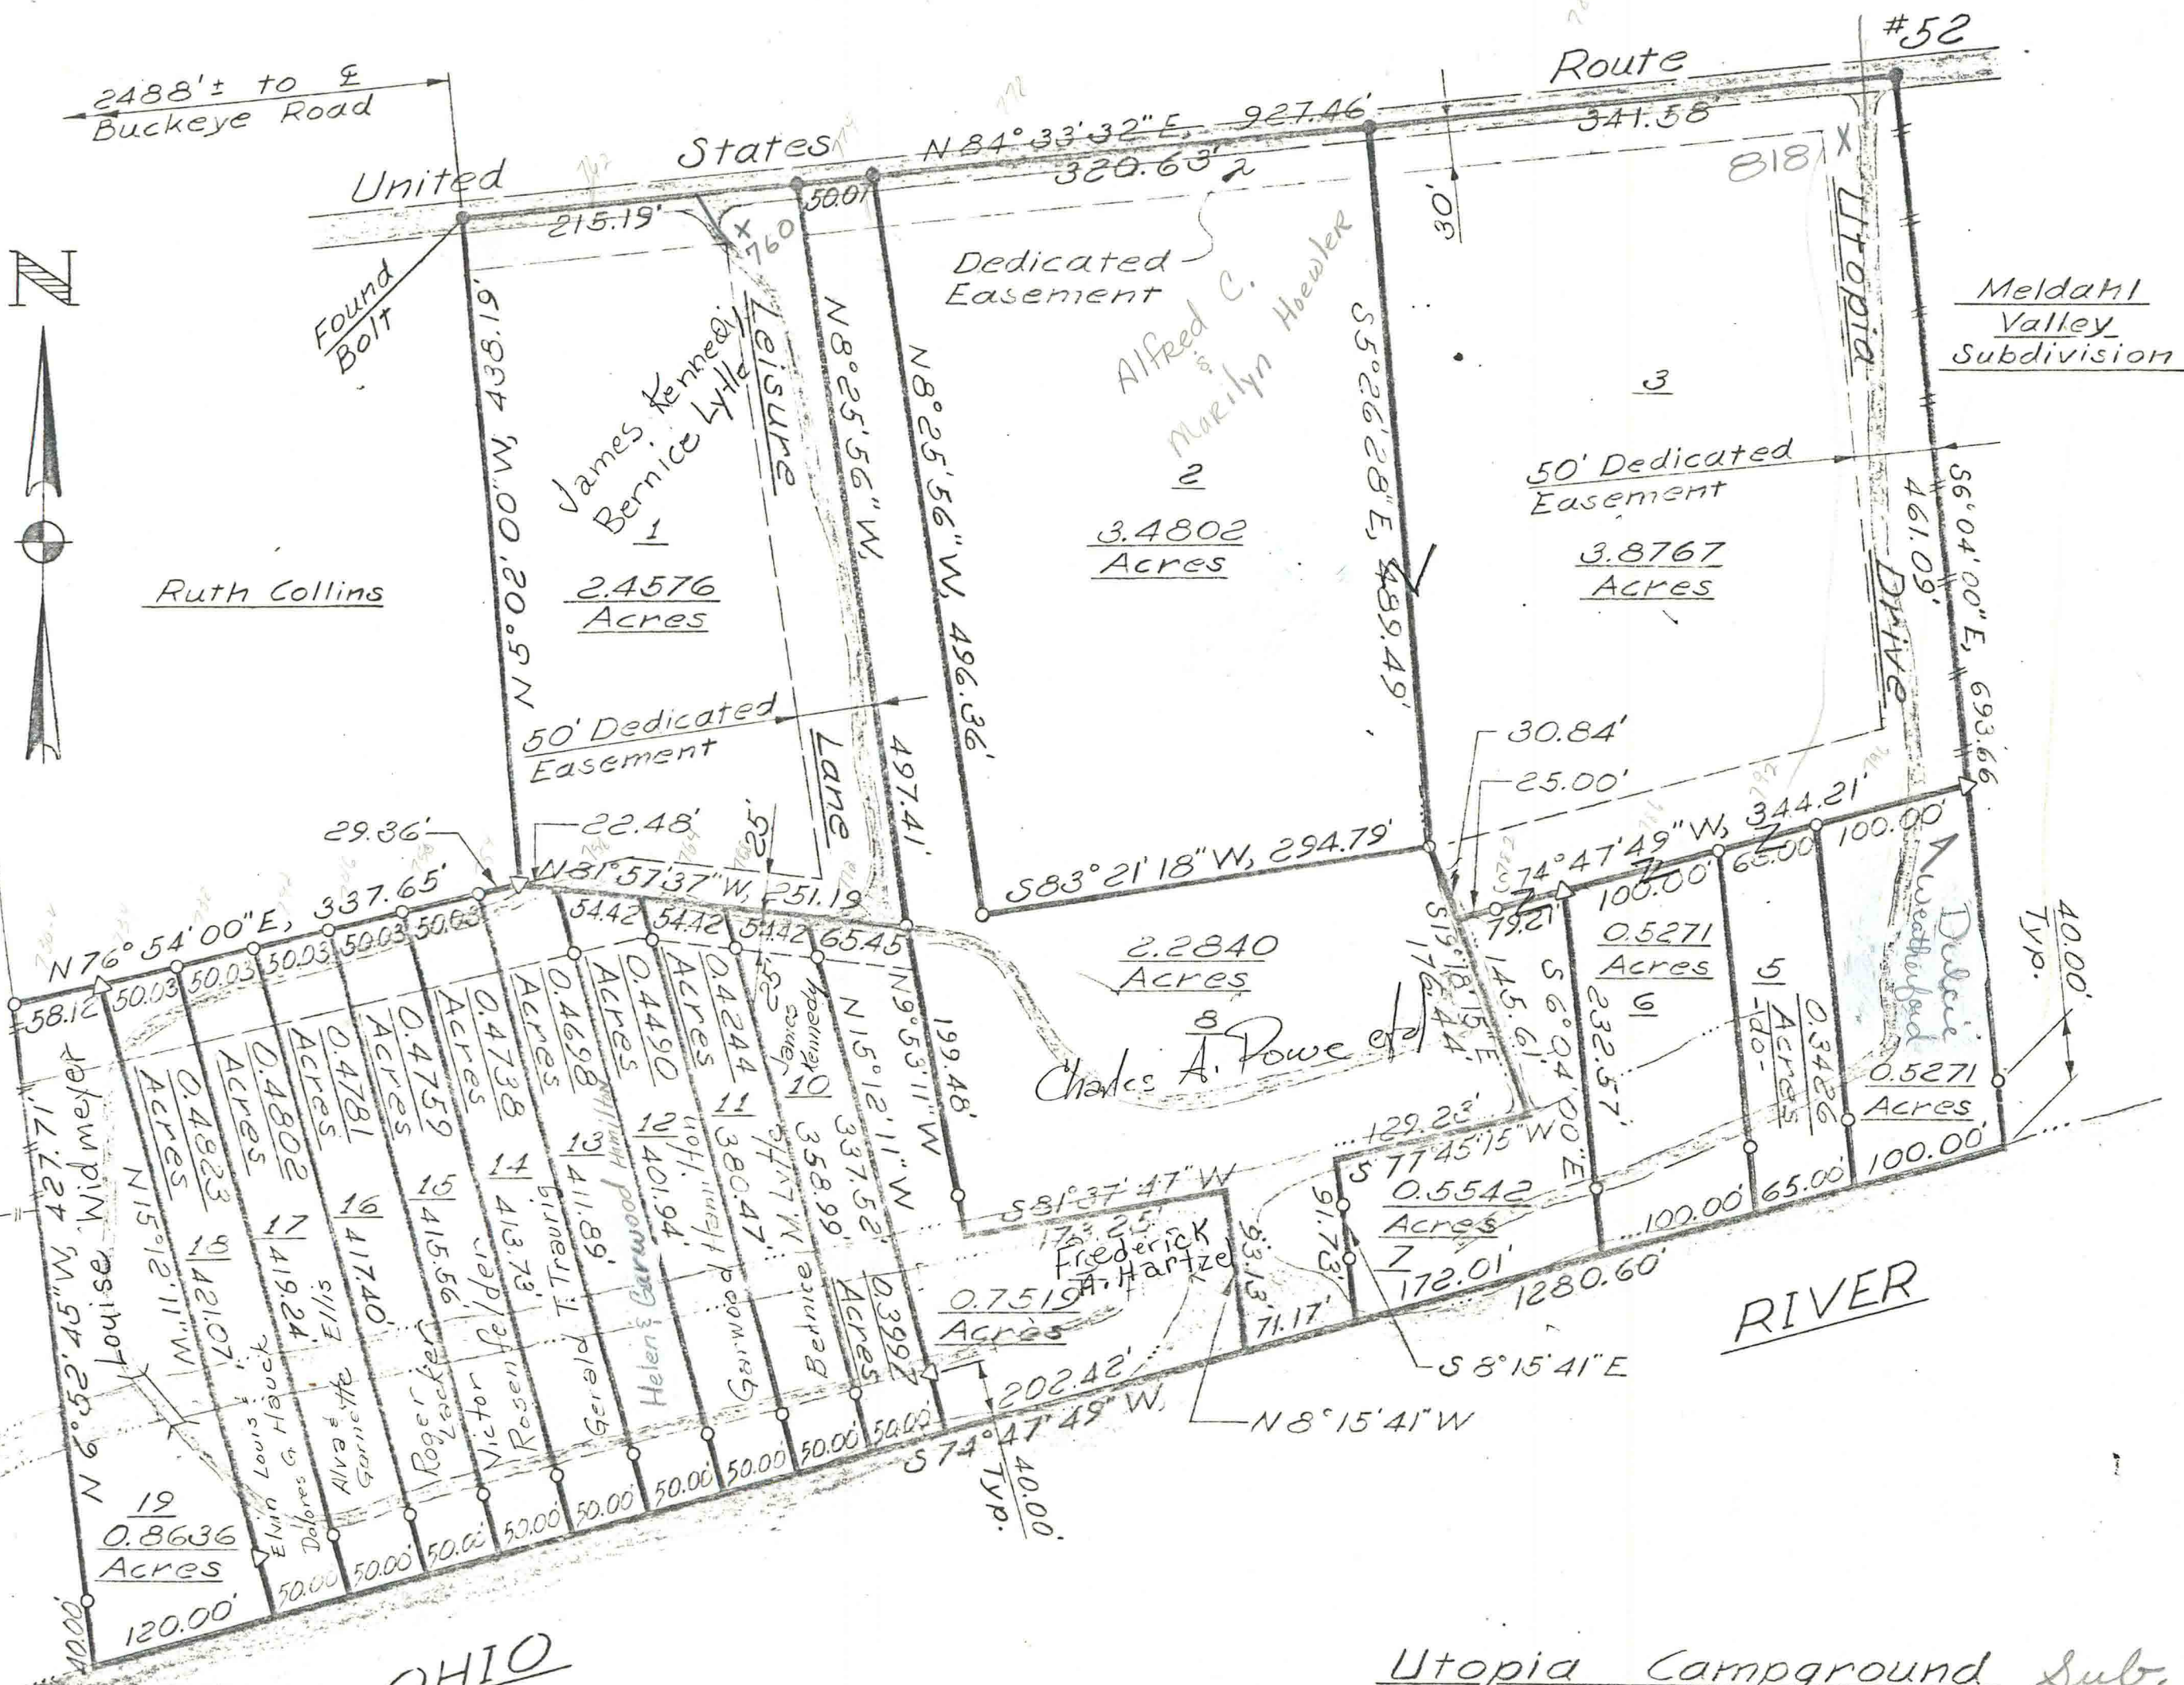

F. Kieth Taylor

Utopia Campground Sub.  
 Lewis TWP  
 Scale 1" = 100'  
 Sheet 8 No houses